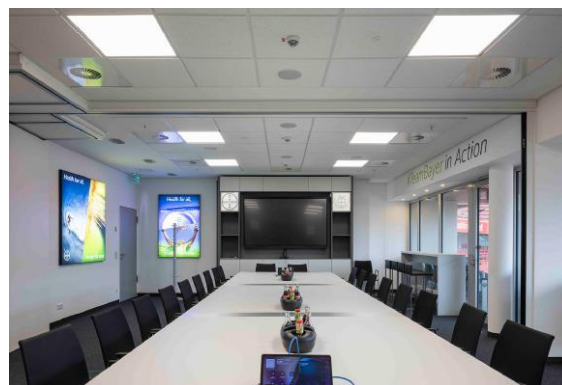

CONFERENCE ROOM: Panel luminaires

ledvance.com/
project-services

Visit [LEDVANCE.COM](https://www.ledvance.com)