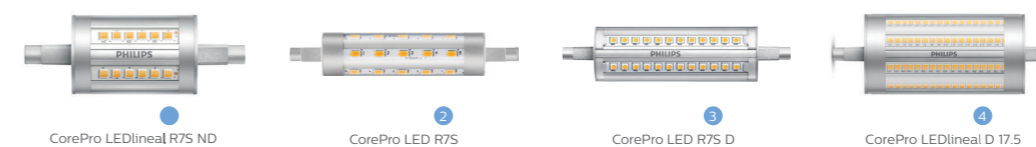

LED lineal R7S

Descripción de Producto	Tradi-	LED	Flujo	Eficacia	intensidad	Ángulo	Regu-	IRC	Temp. de	Vida útil	EEE	EOC
	cional	W	lm	lm/W	del Haz	del Haz	lable		Color	Hrs.		
1 CorePro LEDlineal ND 7.5-60W R7S 78mm 840	60	7,5	1000	133	NA	360	✗	80	4000	15000	A++	71396900
2 CorePro R7S 118mm 14-100W 840 D	100	14	1800	129	NA	360	●	80	4000	15000	A++	57881000
3 CorePro LEDlineal D 14-120W R7S 118 840	120	14	2000	143	NA	360	●	80	4000	15000	A++	71406500
4 CorePro LEDlineal D 17.5-150W R7S 118 840	150	17,5	2460	140	NA	360	●	80	4000	15000	A++	64675200

The current dimmer list for high-voltage LED lamps can be found on our website under Cases & Tools on: www.philips.com/ledlamps

NEW product   ● NEW from January 2019   ▲ NEW from February 2019   ■ NEW from March 2019   ◆ NEW from May 2019

The current transformer compatibility list and dimmer list for low-voltage LED lamps can be found on our website under Cases & Tools on: www.philips.com/ledlamps