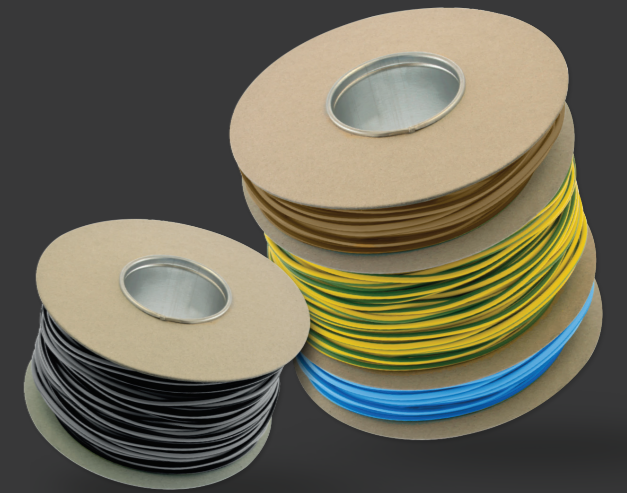

Surface Boxes |

2 Tier Surface Boxes with Knockouts

MCP089	2 Gang 50mm Deep 2 Tier Surface Box - Grey
MCP089PW	2 Gang 50mm Deep 2 Tier Surface Box - Polar White

2 Tier Surface Boxes without Knockouts

MCP089B	2 Gang 50mm Deep 2 Tier Surface Box without Knockouts - Grey
MCP089BPW	2 Gang 50mm Deep 2 Tier Surface Box without Knockouts - Polar White

3 Tier Surface Boxes with Knockouts

MCP090	2 Gang 50mm Deep 3 Tier Surface Box - Grey
MCP090PW	2 Gang 50mm Deep 3 Tier Surface Box - Polar White

3 Tier Surface Boxes without Knockouts

MCP090B	2 Gang 50mm Deep 3 Tier Surface Box without Knockouts - Grey
MCP090BPW	2 Gang 50mm Deep 3 Tier Surface Box without Knockouts - Polar White

Blank Boxes

MCP060	1 Gang Blanking Plate - Grey
MCP060PW	1 Gang Blanking Plate - Polar White
MCP061	2 Gang Blanking Plate - Grey
MCP061PW	2 Gang Blanking Plate - Polar White

Behind every great installation.

Fixings

Sleeving

Conduit Accessories