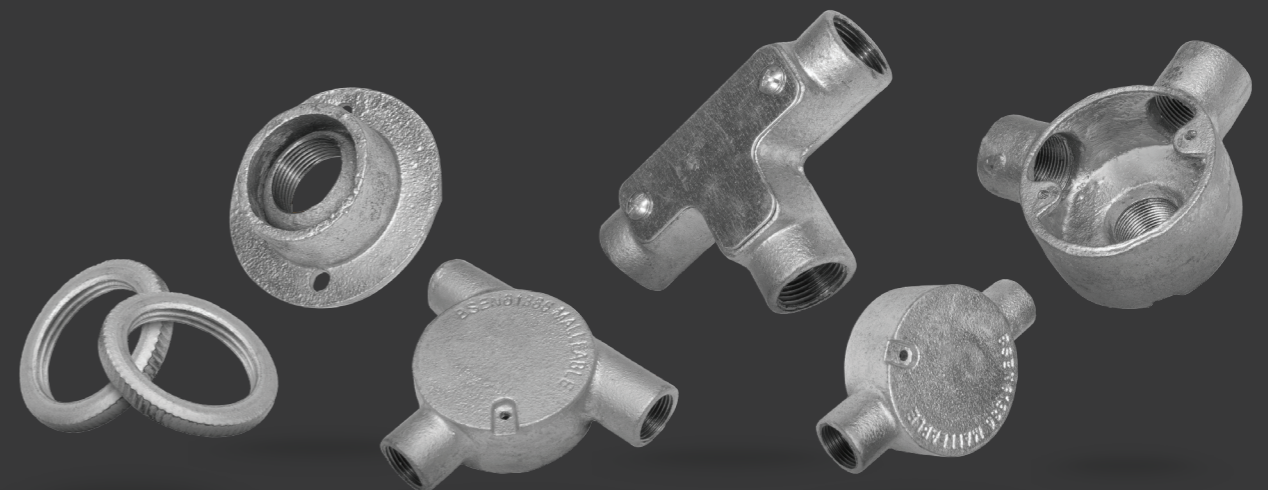

Fixings

Sleeving

Conduit Accessories

United Kingdom

Scolmore House, Mariner,
Lichfield Road Industrial Estate,
Tamworth, Staffordshire, B79 7UL

+44 (0) 1827 63454
sales@scolmore.com
www.scolmore.com

Southern Ireland