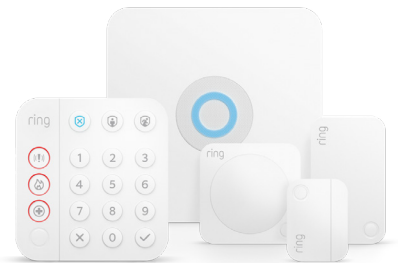

Protect the home with a motion-activated security camera with built-in floodlights, a siren alarm and two-way audio, so your customer can see, hear and speak to anyone on their property.

Ring Security Cam Lineup

Stick Up Cam

Spotlight Cam

Indoor Cam

Stick Up Cam Elite

Floodlight Cam

Best For	Add security anywhere – inside or out – with the versatile Stick Up Cam Battery.	A motion-activated security camera with LED spotlights and a siren alarm.	A compact camera that brings smart security inside.	Endless mounting options means peace of mind anywhere you need it – inside or out.	Lights and starts recording as soon as motion is detected.
Installation	DIY	DIY	DIY	DIY	Professional
Wifi	2.4 GHz / 5.0 GHz	2.4 GHz / 5.0 GHz	2.4 GHz / 5.0 GHz	2.4 GHz / 5.0 GHz	2.4 GHz
Power	Quick Release Battery*	Rechargeable Battery*	Plug in Power	Plug-in Power or PoE	Hardwired
Works With Solar Power	✓	✓			
1080p HD Video and Two Way Talk	✓	✓	✓	✓	✓
Advanced Motion Detection	✓	✓	✓	✓	✓
Knock Detection					
Head to Toe Video	✓	✓	✓	✓	✓
Works With Alexa	✓	✓	✓	✓	✓
Advanced Video Capture	✓	✓	✓	✓	✓
Privacy Settings	✓	✓	✓	✓	✓
Bird's Eye View		✓			✓
Interchangeable Faceplates					
Available Colours	Black or White	Black or White	Black or White	Black or White	Black or White

* + Can also be wired

ring

Ring Alarm

Welcome to the safer, smarter home. Ring Alarm easily expands to fit to your customer's needs, on their terms. Install the Ring Base Station, connect the components, connect their account in the Ring app and control the Ring Alarm all with the Keypad or from the Ring app. Everything you need to get started is in the box, and contains all the pieces for peace of mind.